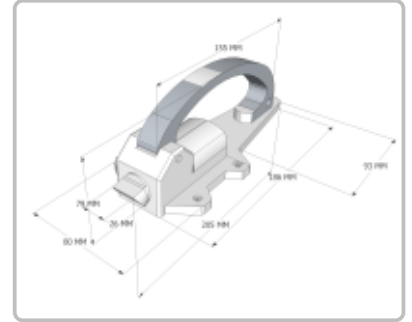

CODE :GC - 004
Buzhane Kilidi /
Cold Room Handle